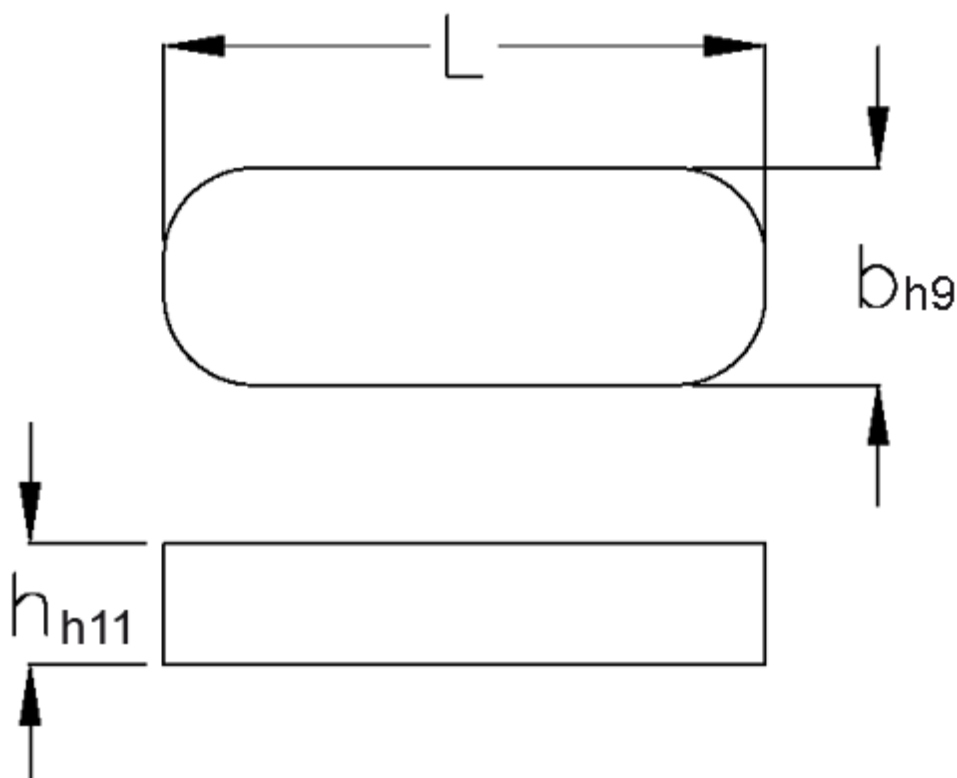

Article number: 09058716

Description: KLEE Feather keys A 8x7x16 DIN 6885

Measures

$b = 8$

$h = 7$

$L = 16.0$

Tolerance $b = 0.036$

Tolerance $h = 0.090$

Tolerance $L = -0,2$